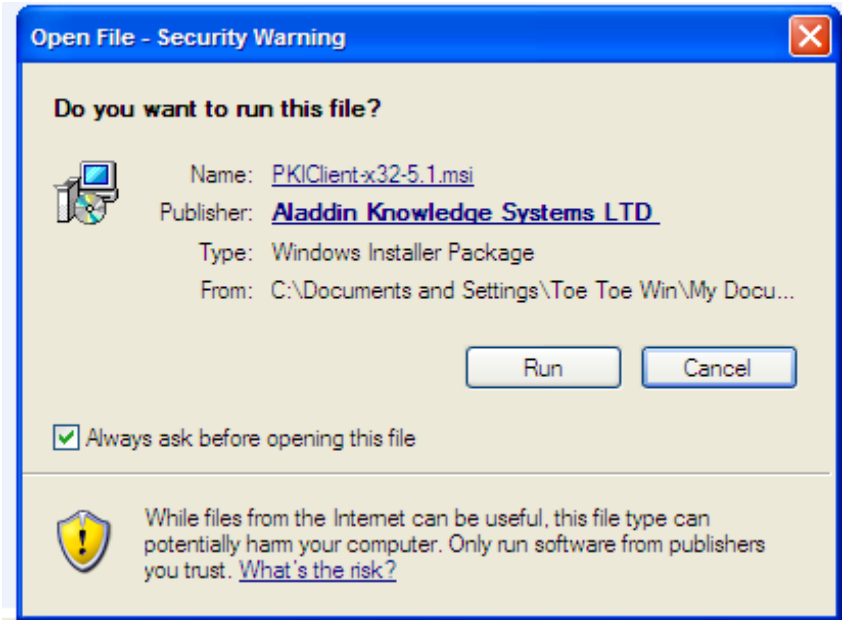

E-Token PKI Client Manual

You can download PKI Client –x32 from Yatanarpon CA Website
(<http://www.yatanarponca.com.mm/download.html>)

And then double click on setup file to run.

And then click Next.

Click Next.