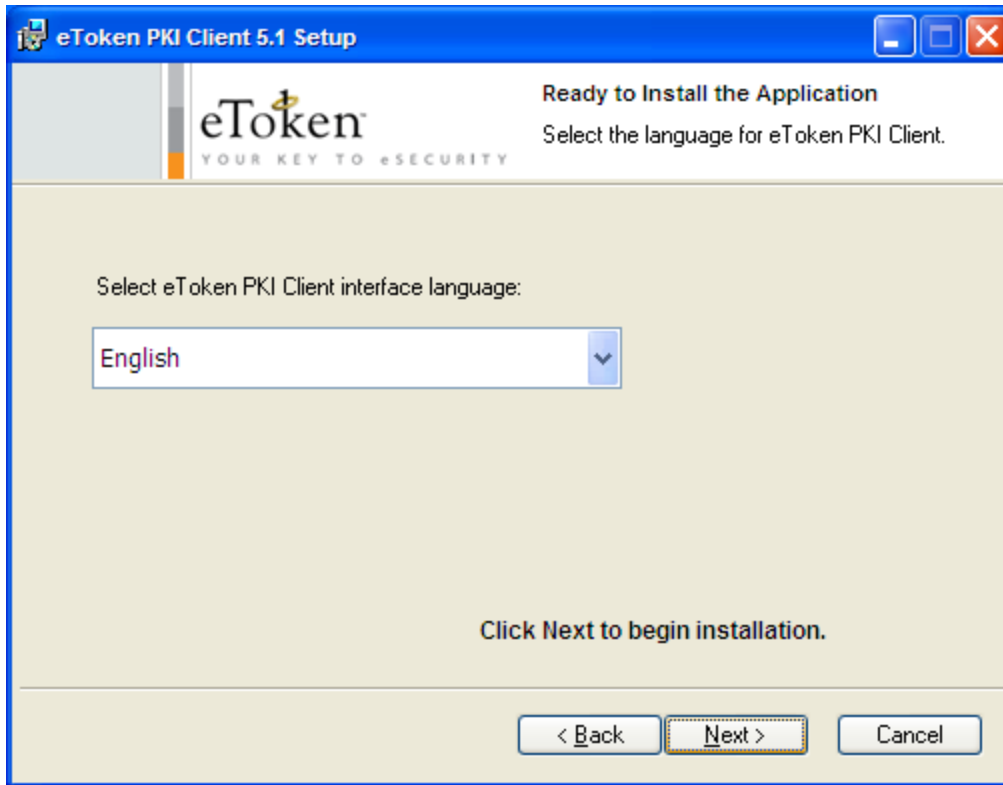

E-Token PKI Client Manual

You can download PKI Client –x32 from Yatanarpon CA Website
(<http://www.yatanarponca.com.mm/download.html>)

And then double click on setup file to run.

And then click Next.

Click Next.