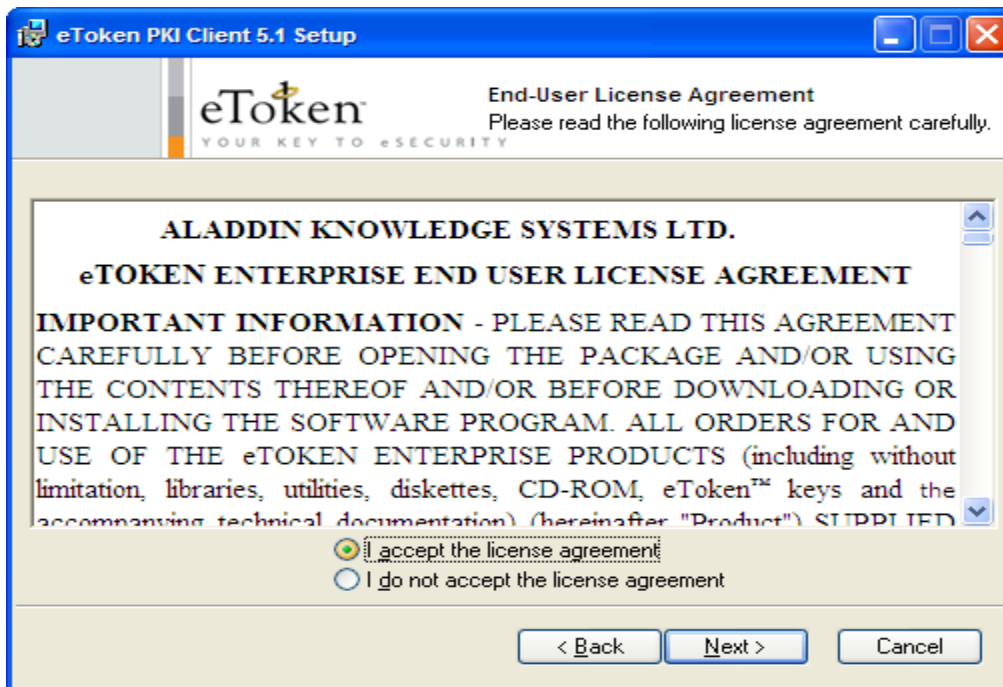

Turn on the radio button (I accept the license agreement).

Click Next.

Click Finish.

You have now successfully installed eToken PKI Client software version 5.1