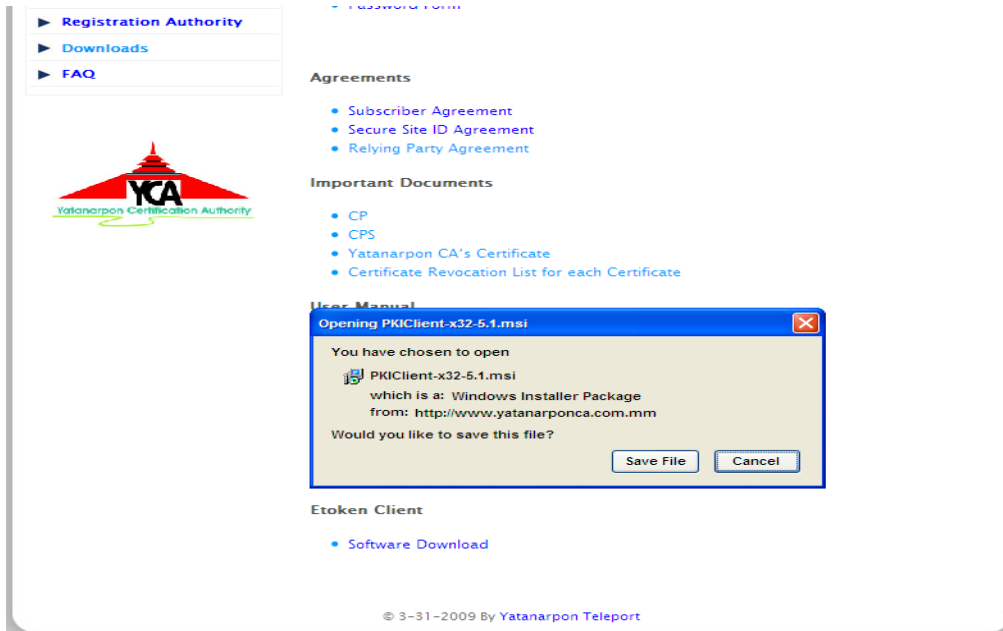

E-Token PKI Client Manual

You can download PKI Client –x32 from Yatanarpon CA Website
(<http://www.yatanarponca.com.mm/download.html>)

And then double click on setup file to run.