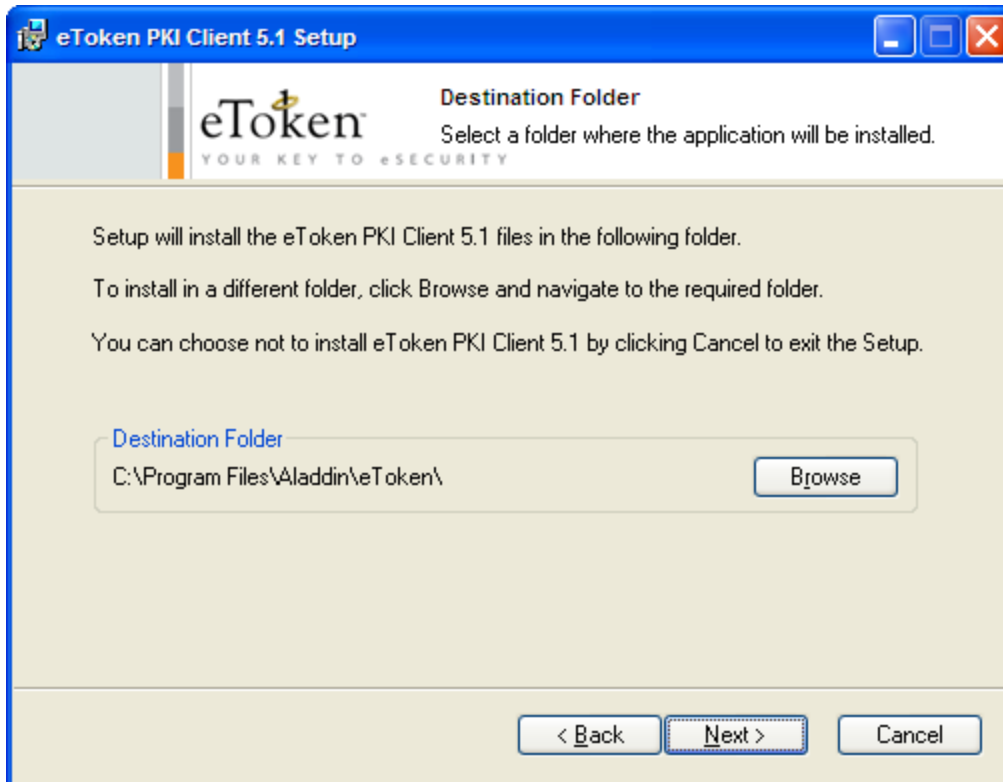

Click Finish.